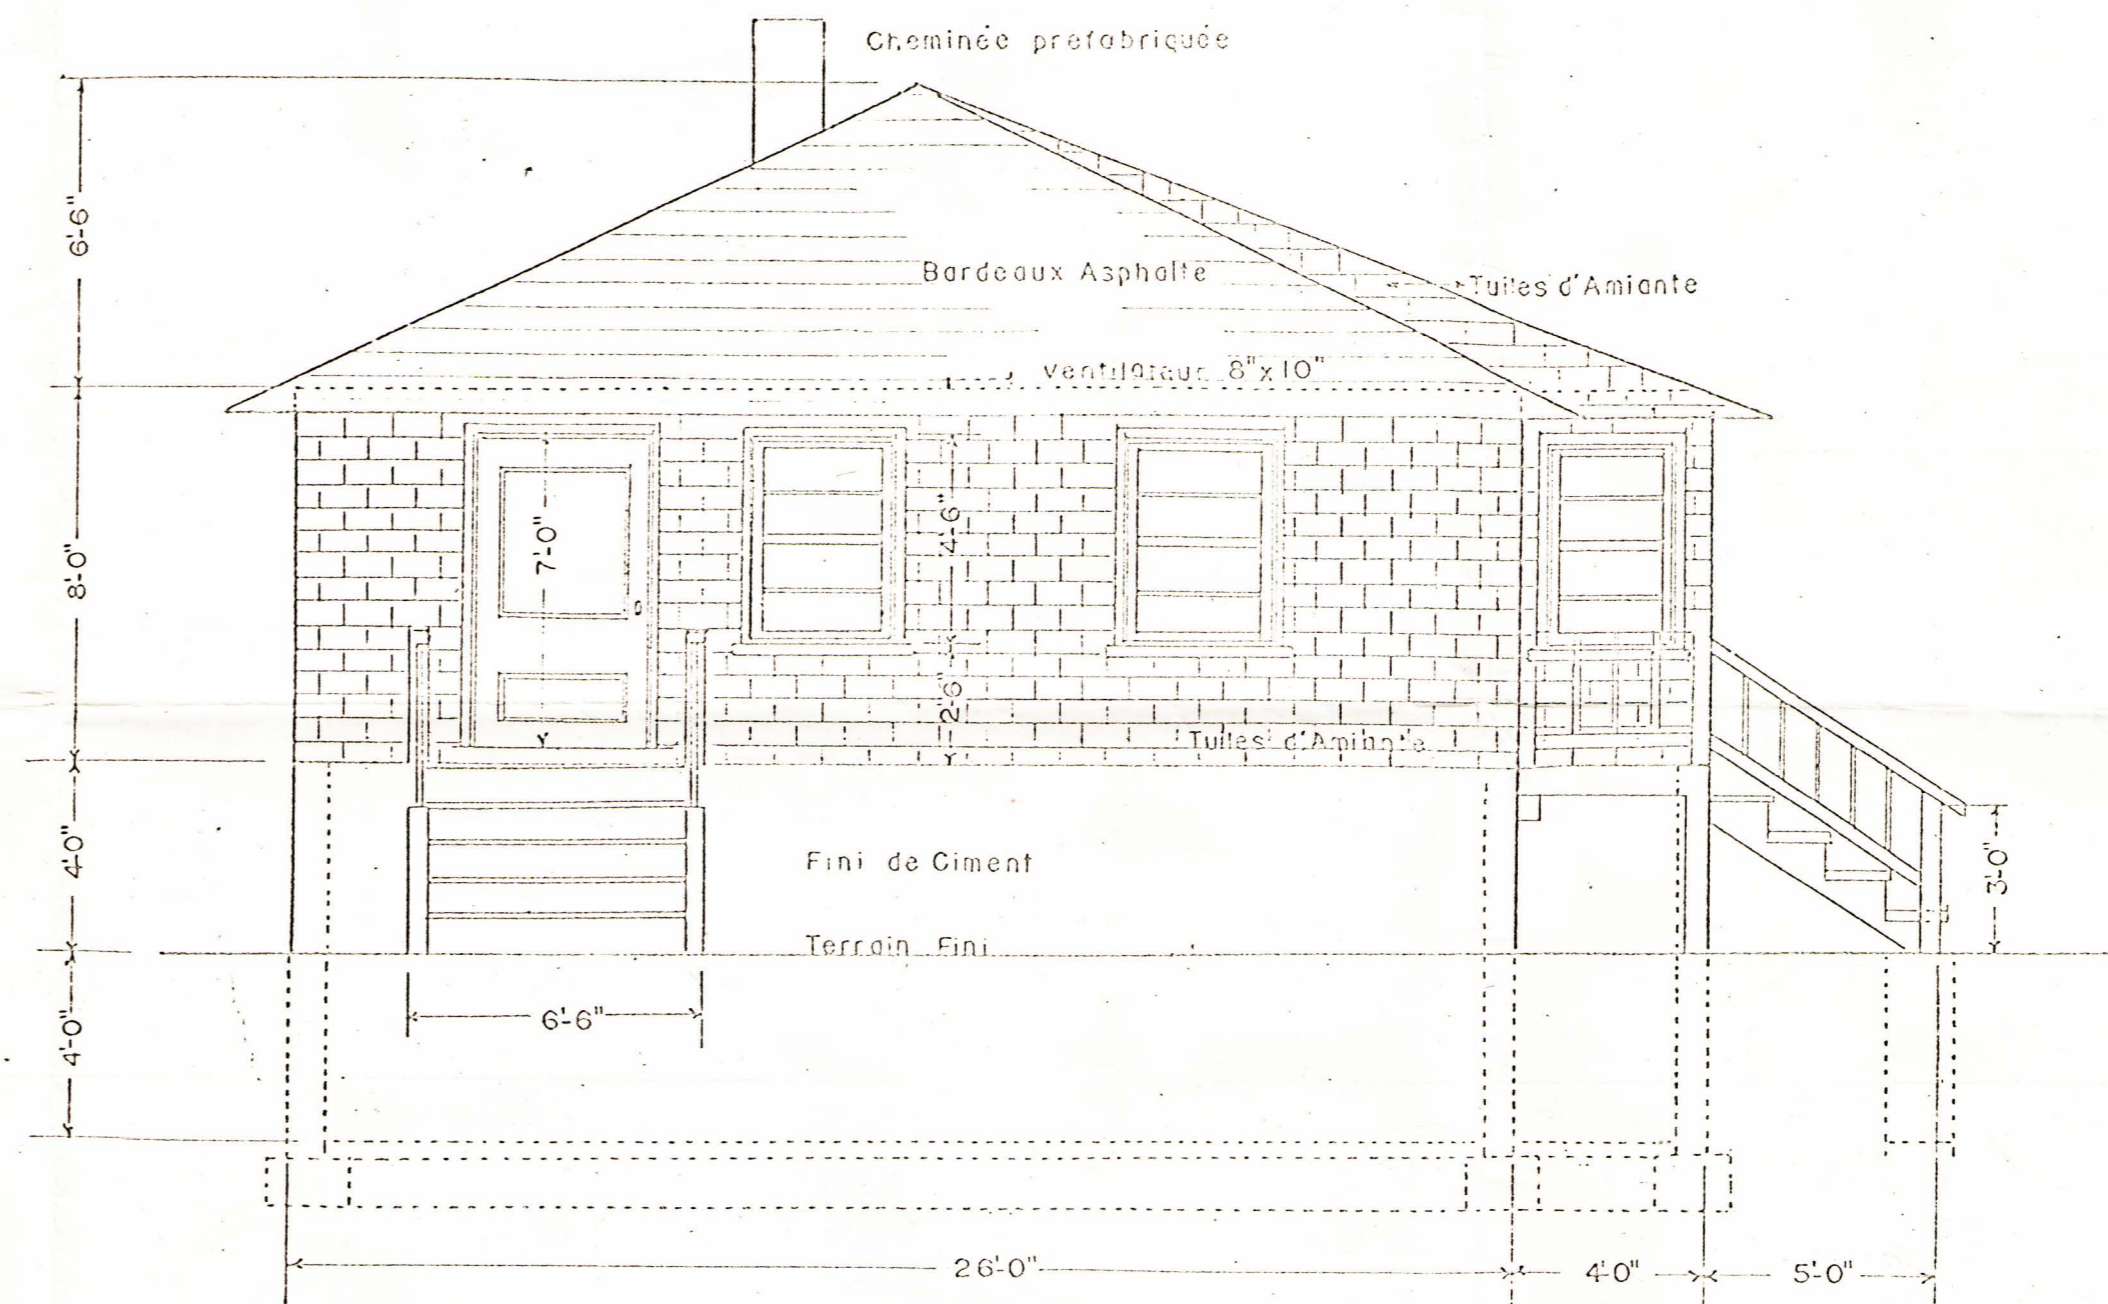

469179

CANQ
7R
HD
117

FACADE PRINCIPALE
ECH 1/4" = 1'-0"

FACADE LATERALE GAUCHE
ECH 1/4" = 1'-0"