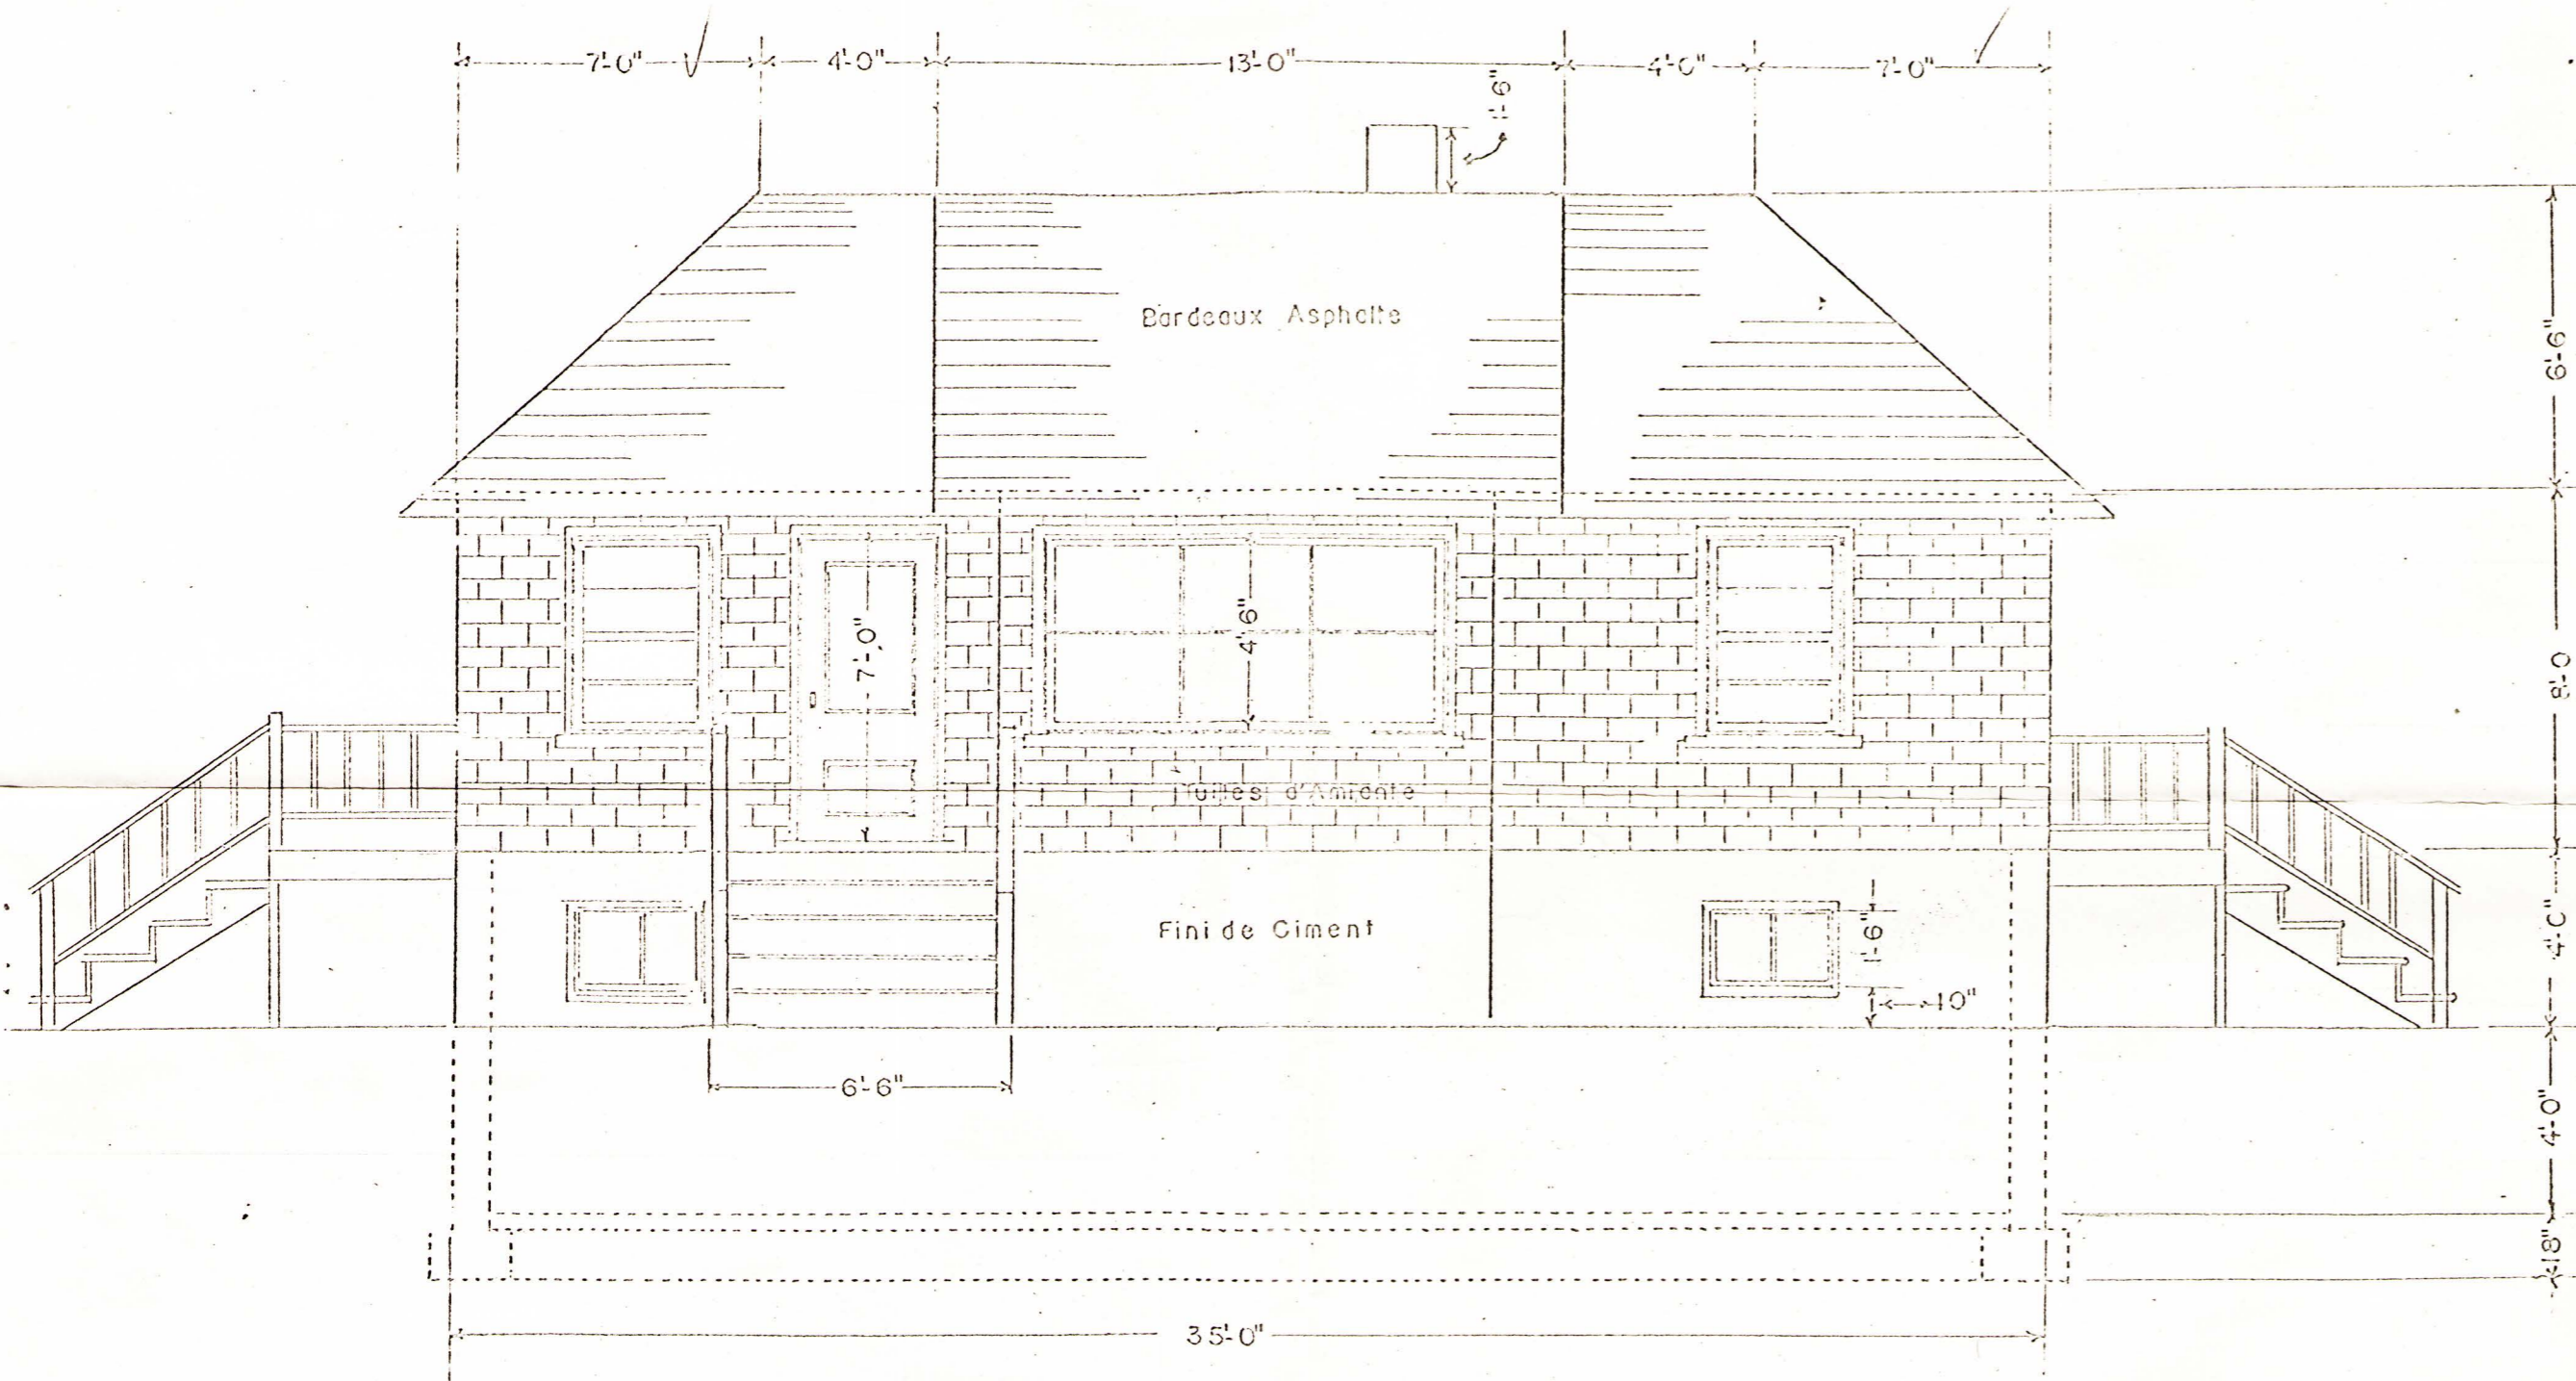

469179

CANQ
7R
HD
117

FACADE PRINCIPALE
ECH 1/4" = 1'-0"

FACADE LATERALE GAUCHE
ECH 1/4" = 1'-0"